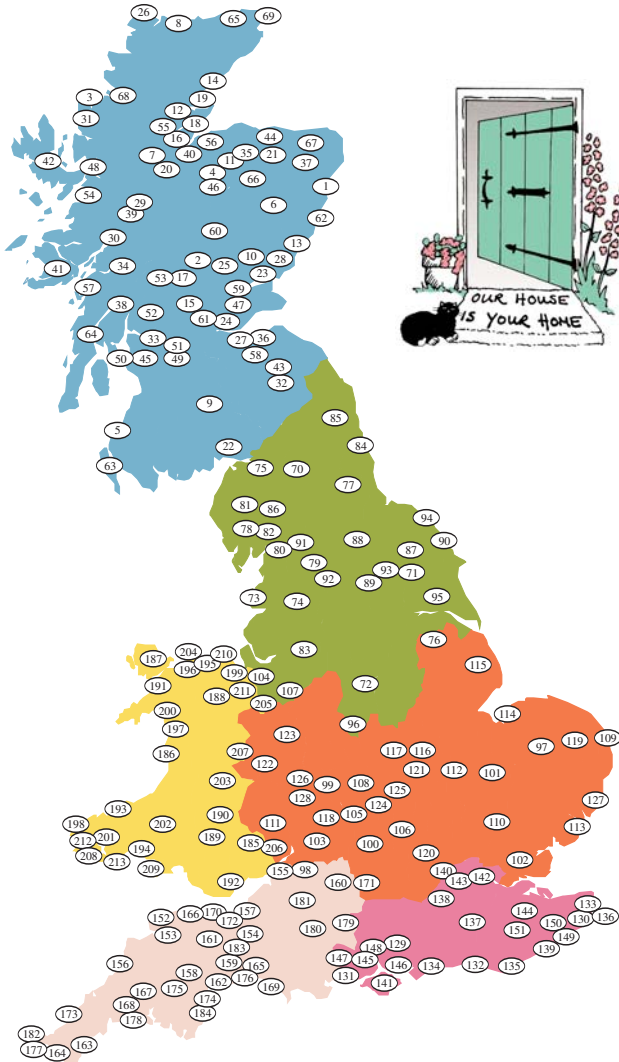

BED & BREAKFAST TREASURES

SCOTLAND

1. Aberdeen
2. Aberfeldy
3. Aultbea
4. Aviemore
5. Ballantrae
6. Ballater
7. Beaulieu
8. Bettyhill
9. Biggar
10. Blairgowrie
11. Boat of Garten
12. Bonar Bridge
13. Brechin
14. Brora
15. Callander
16. Contin
17. Crieff
18. Dingwall
19. Dornoch
20. Drumadrochit
21. Dufftown
22. Dumfries
23. Dundee
24. Dunfermline
25. Dunkeld
26. Durness
27. Edinburgh
28. Forfar
29. Fort Augustus
30. Fort William
31. Gairloch
32. Galashiels
33. Glasgow
34. Glencoe
35. Grantown

36. Haddington
37. Huntly
38. Inverary
39. Invergarry
40. Inverness
41. Isle of Mull
42. Isle of Skye
43. Jedburgh
44. Keith
45. Kilmarnock
46. Kingussie
47. Kinross
48. Kyle of Lochalsh
49. Lanark
50. Largs
51. Lesmahagow
52. Loch Lomond
53. Lochearnhead
54. Mallaig
55. Muir of Ord
56. Nairn
57. Oban
58. Peebles
59. Perth
60. Pitlochry
61. Stirling
62. Stonehaven
63. Stranraer
64. Tarbert
65. Thurso
66. Tomintoul
67. Turriff
68. Ullapool
69. Wick

NORTH OF ENGLAND

70. Alston
71. Ampleforth
72. Bakewell
73. Blackpool
74. Burnley
75. Carlisle
76. Doncaster
77. Durham
78. Hawkshead
79. Ingletton
80. Kendal
81. Keswick
82. Lake Windermere
83. Manchester
84. Newcastle
85. Otterburn
86. Penrith
87. Pickering
88. Richmond
89. Ripon
90. Scarborough
91. Sedburgh
92. Settle
93. Thirsk
94. Whitby
95. York

HEART OF ENGLAND

96. Ashbourne
97. Attleborough
98. Bath
99. Birmingham
100. Burford
101. Cambridge
102. Chelmsford
103. Cheltenham
104. Chester
105. Chipping Campden
106. Chipping Norton
107. Congleton
108. Coventry
109. Great Yarmouth
110. Halstead
111. Hereford
112. Huntingdon
113. Ipswich
114. King's Lynn
115. Lincoln
116. Market Harborough
117. Melton Mowbray
118. Moreton in Marsh
119. Norwich
120. Oxford
121. Rutland
122. Shrewsbury
123. Stoke on Trent
124. Stratford
125. Warwick
126. Wolverhampton
127. Woodbridge
128. Worcester

SOUTH EAST

129. Alton
130. Ashford
131. Bournemouth
132. Brighton
133. Canterbury
134. Chichester
135. Eastbourne
136. Folkestone
137. Gatwick
138. Guildford
139. Hastings
140. Henley on Thames

141. Isle of Wight
142. London
143. Maidenhead
144. Maidstone
145. New Forest
146. Portsmouth
147. Ringwood
148. Romsey
149. Rye
150. Tenterden
151. Tunbridge Wells

WEST COUNTRY

152. Barnstaple
153. Bideford
154. Bridgwater
155. Bristol
156. Bude
157. Burnham on Sea
158. Crediton
159. Cullompton
160. Devizes
161. Dulverton
162. Exeter
163. Falmouth
164. Hayle
165. Honiton
166. Ilfracombe
167. Launceston
168. Liskeard
169. Lyme Regis
170. Lynton
171. Marlborough
172. Minehead
173. Newquay
174. Newton Abbot
175. Okehampton
176. Ottery St Mary
177. Penzance
178. Plymouth
179. Salisbury
180. Shaftesbury
181. Shepton Mallet
182. St. Just
183. Tiverton
184. Torquay

WALES